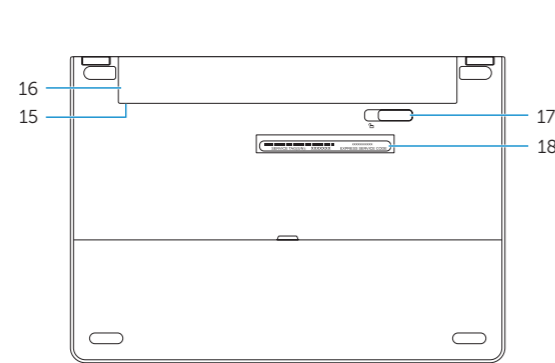

## Features

Caracteristici | Funcții

1. Microphone
  2. Camera-status light
  3. Camera
  4. Power-adapter port
  5. HDMI port
  6. USB 3.0 port
  7. Media-card reader
  8. Power and battery-status light/hard-drive activity light
  9. Left-click area
  10. Right-click area
  11. Headset port
  12. USB 2.0 ports (2)
  13. Security-cable slot
  14. Power button
  15. Regulatory label (in battery bay)
  16. Battery
  17. Battery-release latch
  18. Service Tag label
- NOTE:** The hard-drive activity light does not work on computers with eMMC.