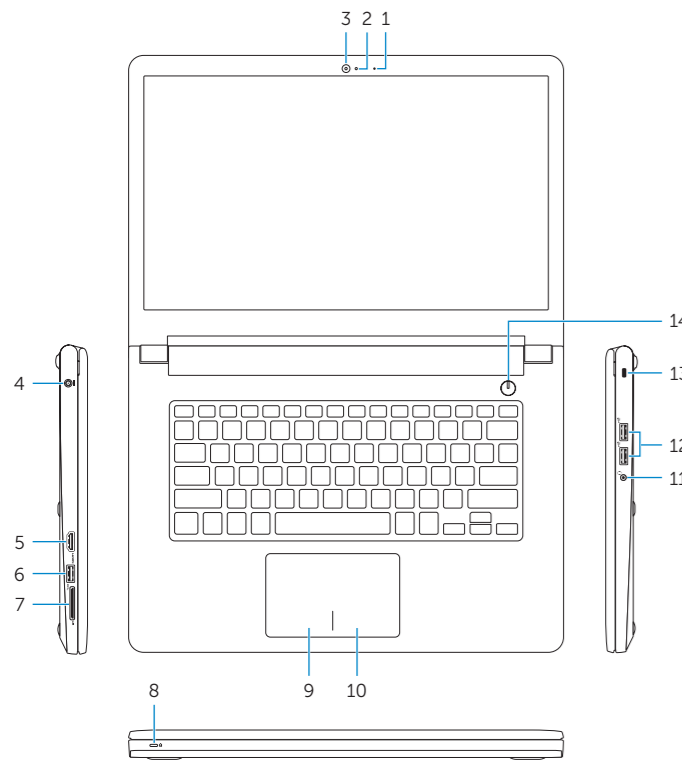

## Features

Caracteristici | Funcții

1. Microphone
  2. Camera-status light
  3. Camera
  4. Power-adapter port
  5. HDMI port
  6. USB 3.0 port
  7. Media-card reader
  8. Power and battery-status light/hard-drive activity light
  9. Left-click area
  10. Right-click area
  11. Headset port
  12. USB 2.0 ports (2)
  13. Security-cable slot
  14. Power button
  15. Regulatory label (in battery bay)
  16. Battery
  17. Battery-release latch
  18. Service Tag label
- NOTE:** The hard-drive activity light does not work on computers with eMMC.